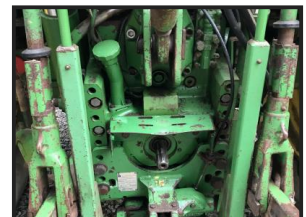

## John deer 6320

### £POA

John deer 6320  
Comes with 2002 front loader  
Rear tyres 50%  
Front tyres 15%  
Turbo  
Air con  
Puh