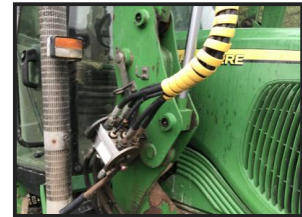

John deer 6320

£POA

John deer 6320
 Comes with 2002 front loader
 Rear tyres 50%
 Front tyres 15%
 Turbo
 Air con
 Puh

Product Details

Product Details	
Category/Type	Tractors
Make	John deer
Model	6320
Year	31-12-2004
Hours	-