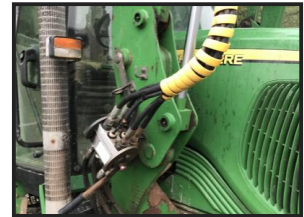

### £POA

John deer 6320  
 Comes with 2002 front loader  
 Rear tyres 50%  
 Front tyres 15%  
 Turbo  
 Air con  
 Puh