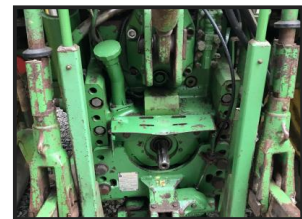

## John deer 6320

### £POA

John deer 6320  
 Comes with 2002 front loader  
 Rear tyres 50%  
 Front tyres 15%  
 Turbo  
 Air con  
 Puh