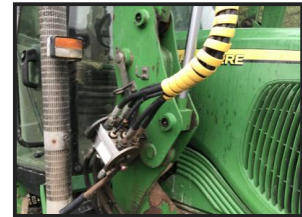

### £POA

John deer 6320  
 Comes with 2002 front loader  
 Rear tyres 50%  
 Front tyres 15%  
 Turbo  
 Air con  
 Puh