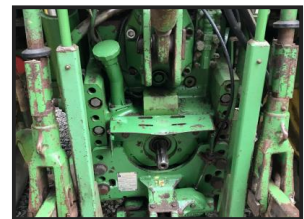

## John deer 6320

### £POA

John deer 6320  
 Comes with 2002 front loader  
 Rear tyres 50%  
 Front tyres 15%  
 Turbo  
 Air con  
 Puh